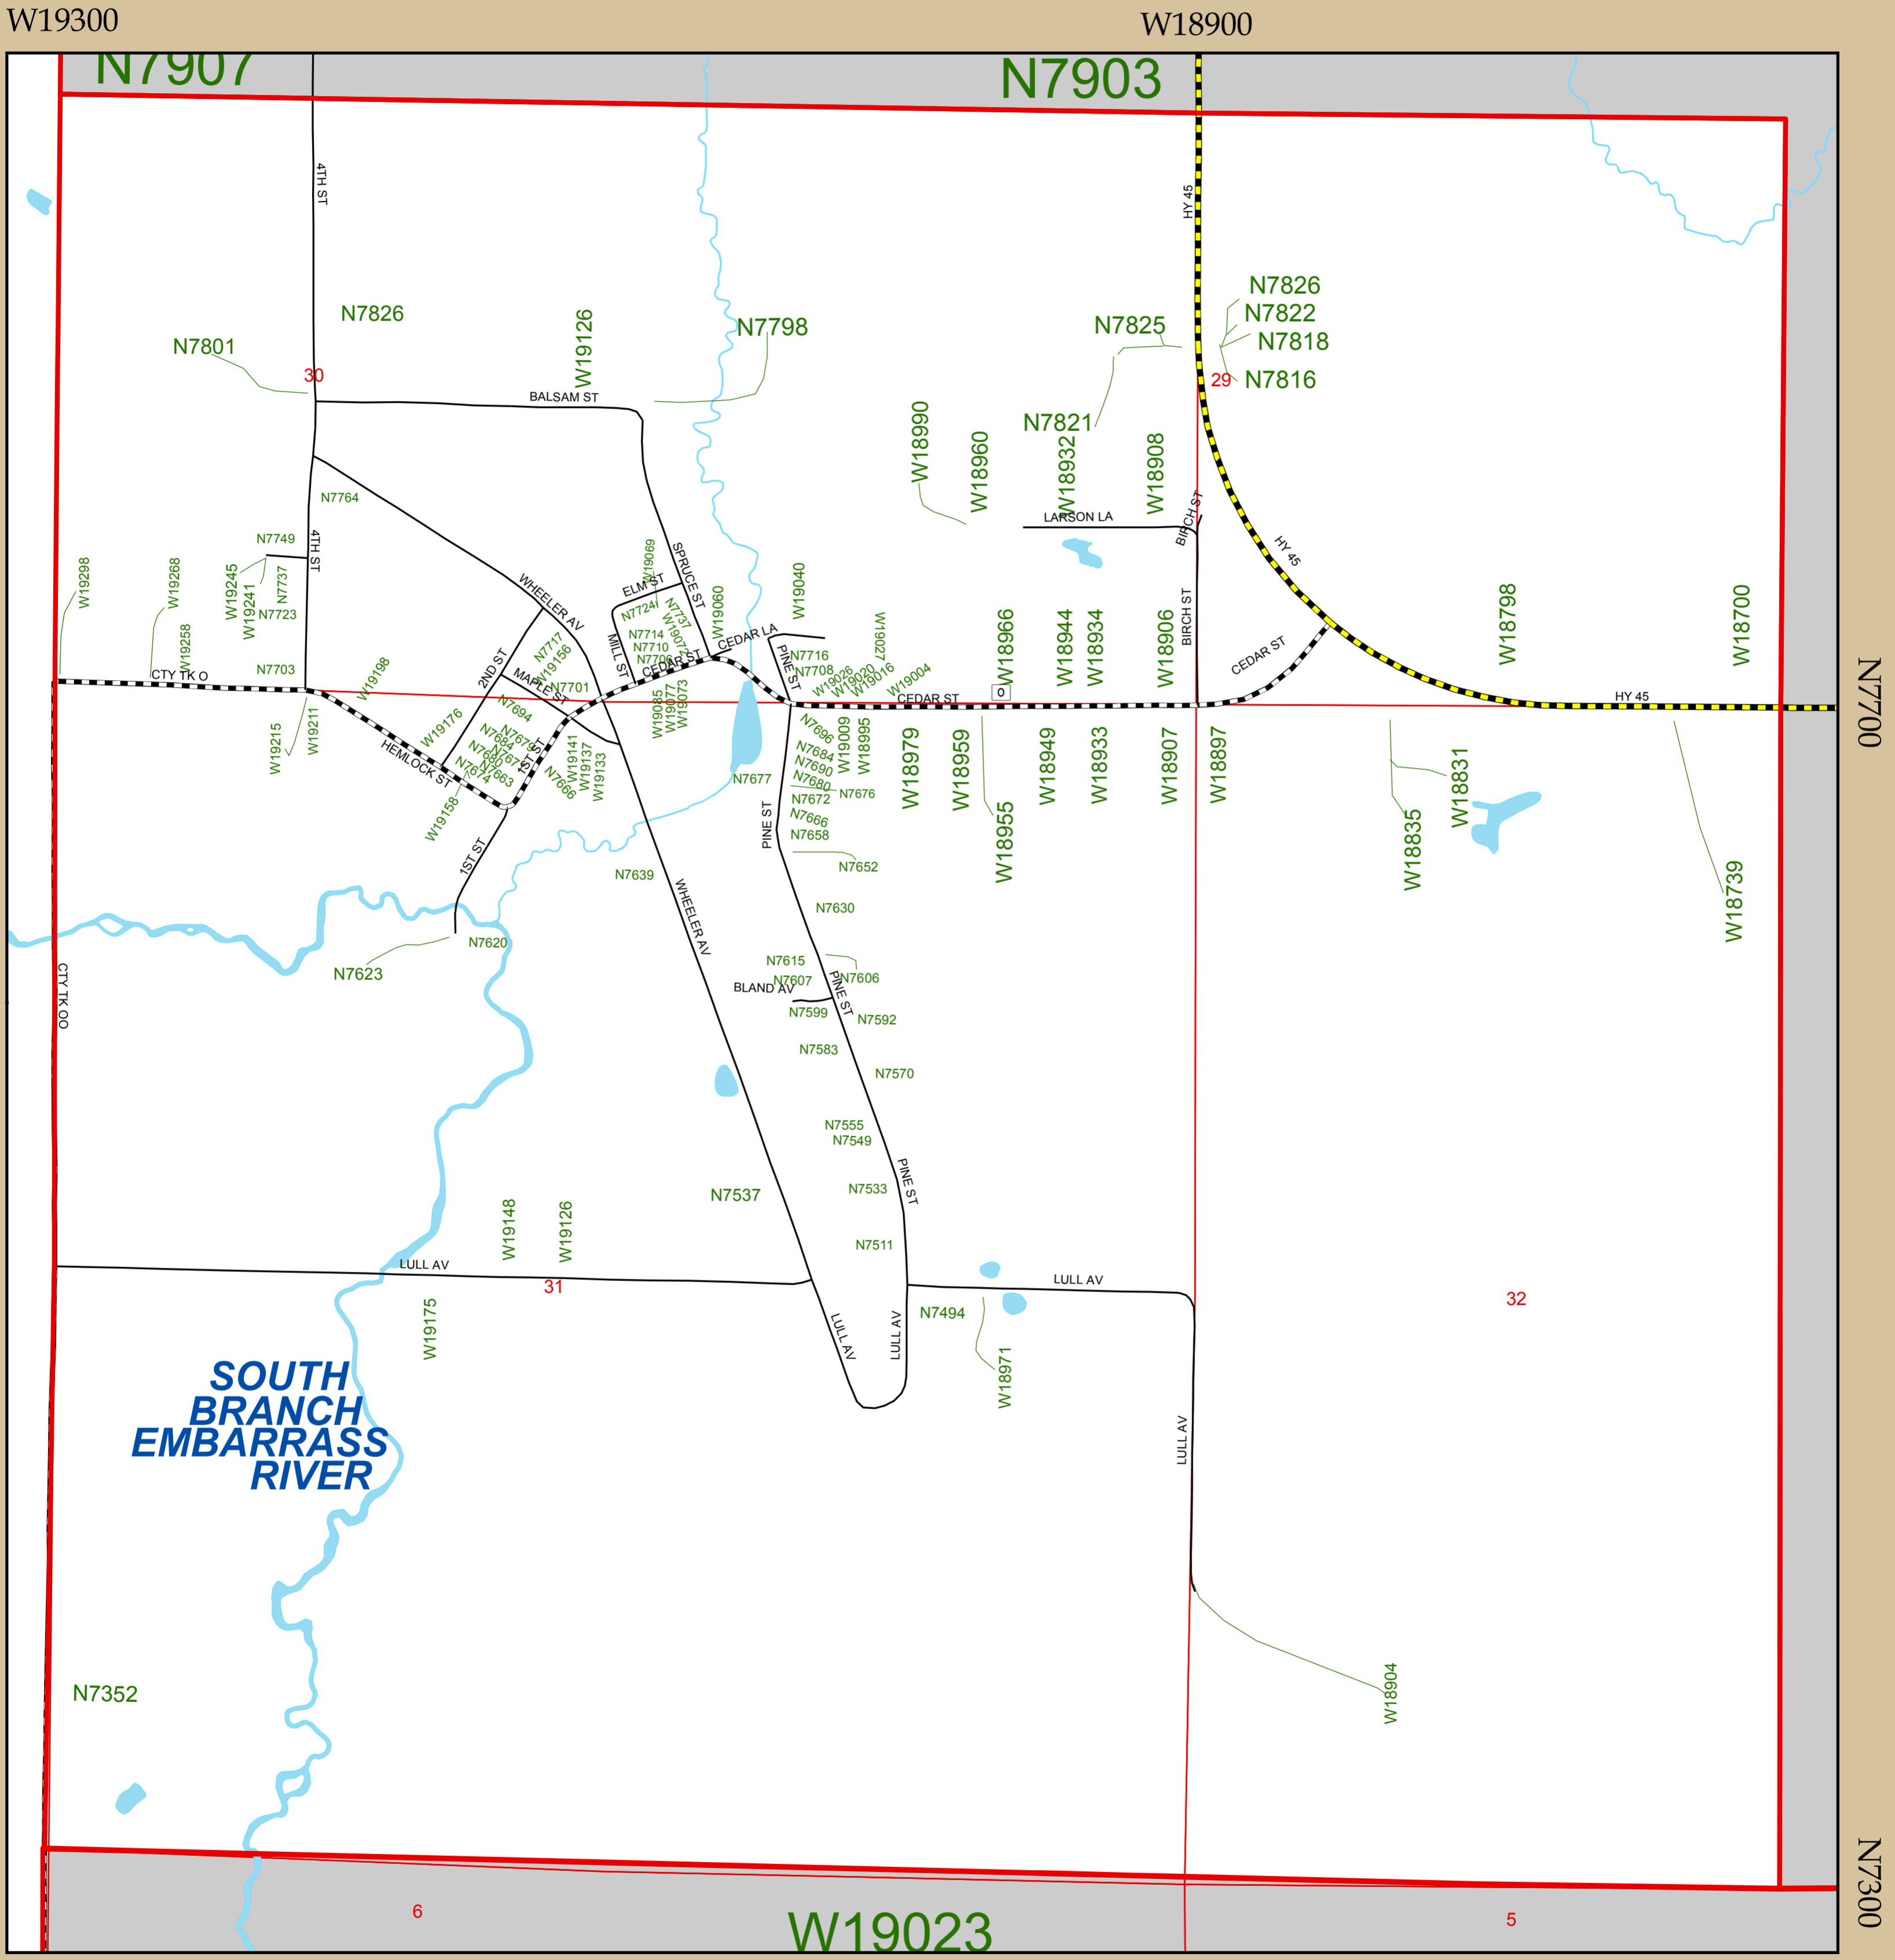

# Village of Eland

**Legend**

- Federal/State Highways
- County Highways
- Town/Municipal Roads
- Private Roads
- Railroads
- Waterbodies

Information depicted on this map was interpreted from digital orthophotography and various other land records. An attempt was made to accurately represent the information shown hereon, however, recent changes in the physical and cultural landscape many not be represented. This map is intended for planning and general use only. Please refer to the original source documents for detailed information. If you have any questions or discover any discrepancies on this map, please contact the Shawano County Technology Services Dept. 715-526-4614.

Cartography: Jenna Kerkhoff  
 Shawano County Technology Services  
 Date: 08 April 2014

**Village of Eland**